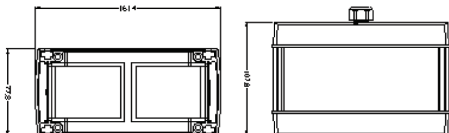

When combined with CitySync's powerful ANPR Engine, the results are impressive indeed.

JC-CUB-10

162 x 80 x 108mm

JC-FOX-10/JC-FOX-11

288 x 162 x 180mm

Technical Specification:

ANPR Range	Cub 6m, 12m & 18m Fox 25m, 35m & 50m
Sensor	1/3" CCD
Pixels	752 x 582
Resolution	570TVL
Sensitivity	0.005lux @ F1.2 3200°K
Signal to Noise	>48dB (AGC off)
Video Output	1 Volt peak to peak (75)
Power Supply	Cub 12VDC +/- 10% Fox 110 – 240VAC
Power Consumption	Cub <1.5 Amps Fox 2.5 Amps
Operating Temperature	-15° to 55° C
Operating Humidity	20% to 90% RH
Storage Temperature	-30° to 80° C
Storage Humidity	Up to 98% RH
MTBF	>150,000 hours
Illumination	Multi LEDs
Dimensions	Cub 80 x 162 x 108mm Fox 162 x 288 x 130mm (H x W x D)
Brackets	U Bracket standard, various mounts available