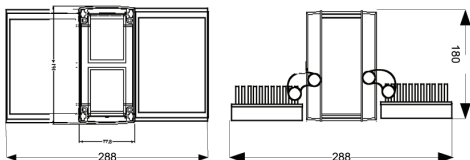

When combined with CitySync's powerful ANPR Engine, the results are impressive indeed.

JC-CUB-10

162 x 80 x 108mm

JC-FOX-10/JC-FOX-11

288 x 162 x 180mm

Technical Specification:

ANPR Range	Cub 6m, 12m & 18m Fox 25m, 35m & 50m
Sensor	1/3" CCD
Pixels	752 x 582
Resolution	570TVL
Sensitivity	0.005lux @ F1.2 3200°K
Signal to Noise	>48dB (AGC off)
Video Output	1 Volt peak to peak (75)
Power Supply	Cub 12VDC +/- 10% Fox 110 – 240VAC
Power Consumption	Cub <1.5 Amps Fox 2.5 Amps
Operating Temperature	-15° to 55° C
Operating Humidity	20% to 90% RH
Storage Temperature	-30° to 80° C
Storage Humidity	Up to 98% RH
MTBF	>150,000 hours
Illumination	Multi LEDs
Dimensions	Cub 80 x 162 x 108mm Fox 162 x 288 x 130mm (H x W x D)
Brackets	U Bracket standard, various mounts available