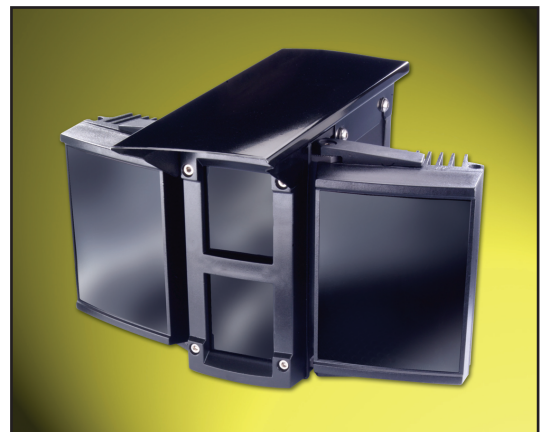

The cameras are designed to work with the Infra Red retro reflective properties of number plates. The lighting and filtering technologies employed overcome issues associated with traditional CCTV cameras such as headlight glare.

The JetCam Cub offers the perfect solution for barrier and site entrances and is available in 6m, 12m and 18m options.

In each case a 3m wide area will be viewed.

The JetCam Fox offers a wider choice including:

- 6m, 12m, 18m, 25m, 35m and 50m capture ranges
- ANPR camera module for plate capture
- Day/Night camera module for acquiring contextual images of the vehicle
- White light option where non-reflective plates are required to be captured

JetCam Cub

JetCam Fox

Image from CCTV Camera

Image from Fox Camera

Application Areas

- Car Parks
- Site Entrances
- Toll Booths
- Hotels
- Traffic Monitoring
- Industrial Facilities

Both cameras are available with optional JetBlack™ technology. This powerful new feature uses high speed Infra Red Image Processing to deliver clear images of retro reflective number plates whilst filtering out all unwanted parts of the image. The result is a sharp, high contrast plate – even on the sunniest of days or against the brightest of headlights.